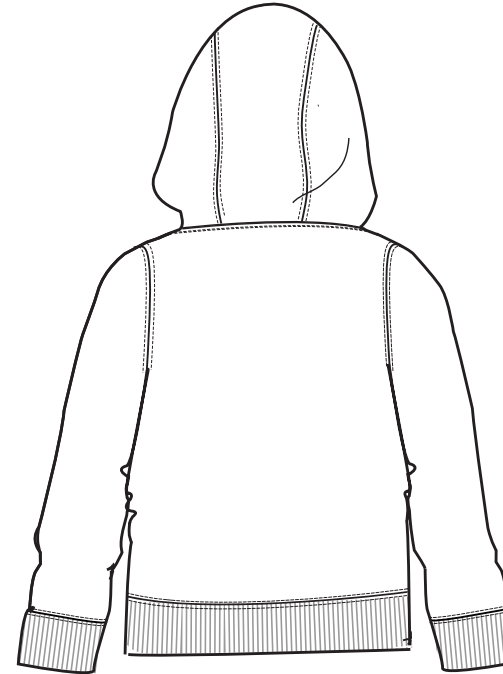

FRONT

BACK

SIZES		XS	S	M	L	XL	XXL	XXXL
A	Half Chest 2,5cm below armhole	48,5	51	53,5	56	59	62	65
B	Body Length (from HPS)	65	67	69	71	73	75	77
C	Sleeve length	75	76,5	78	79,5	81	82,5	84